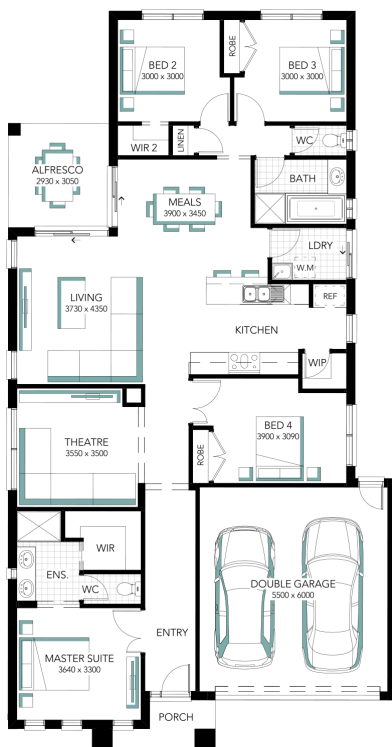

Ashgrove 23

Address

408 Yarrabee Park

Lot Width

14.00

Lot size

819.00 m²

House size

208.68 m²

Your Inclusions

- Enjoy the luxury of Essastone to your kitchen benchtops
- Beautiful Beaumont Tiles to your wet and dry area tiling
- Your home will stay cosy and warm with ducted gas heating and wall mounted control.
- Comfortable carpets and underlay to your bedrooms and lounge
- Seamless transition into your showers with tiled shower bases.
- 900mm stainless steel freestanding cooker and canopy rangehood for the Chef in the family.